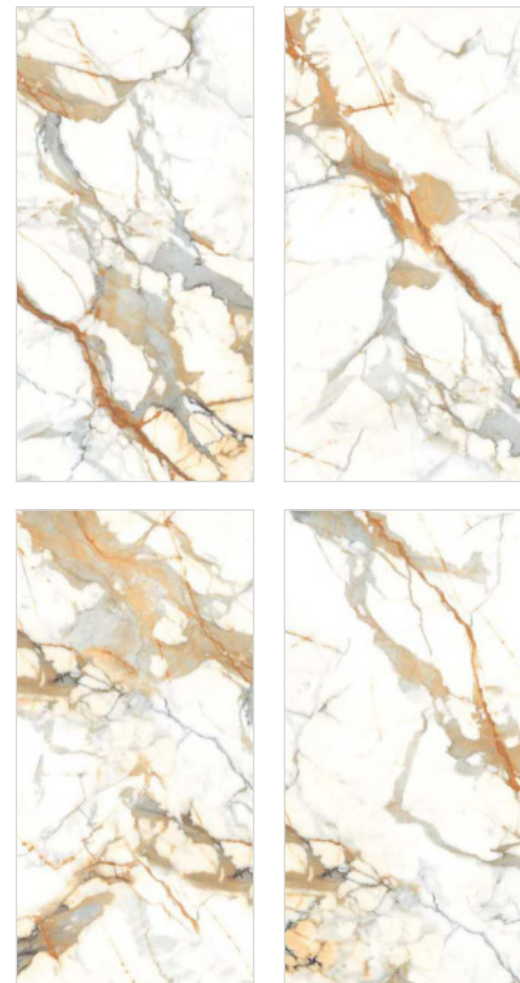

Imperia Gold

60x120 cm

Glossy

Random faces : 5