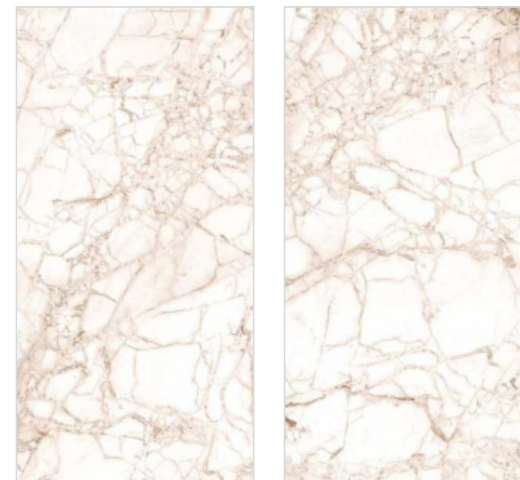

Versache Ivory **NEW** ●●●●

60x120 cm

Glossy

Random faces : 3