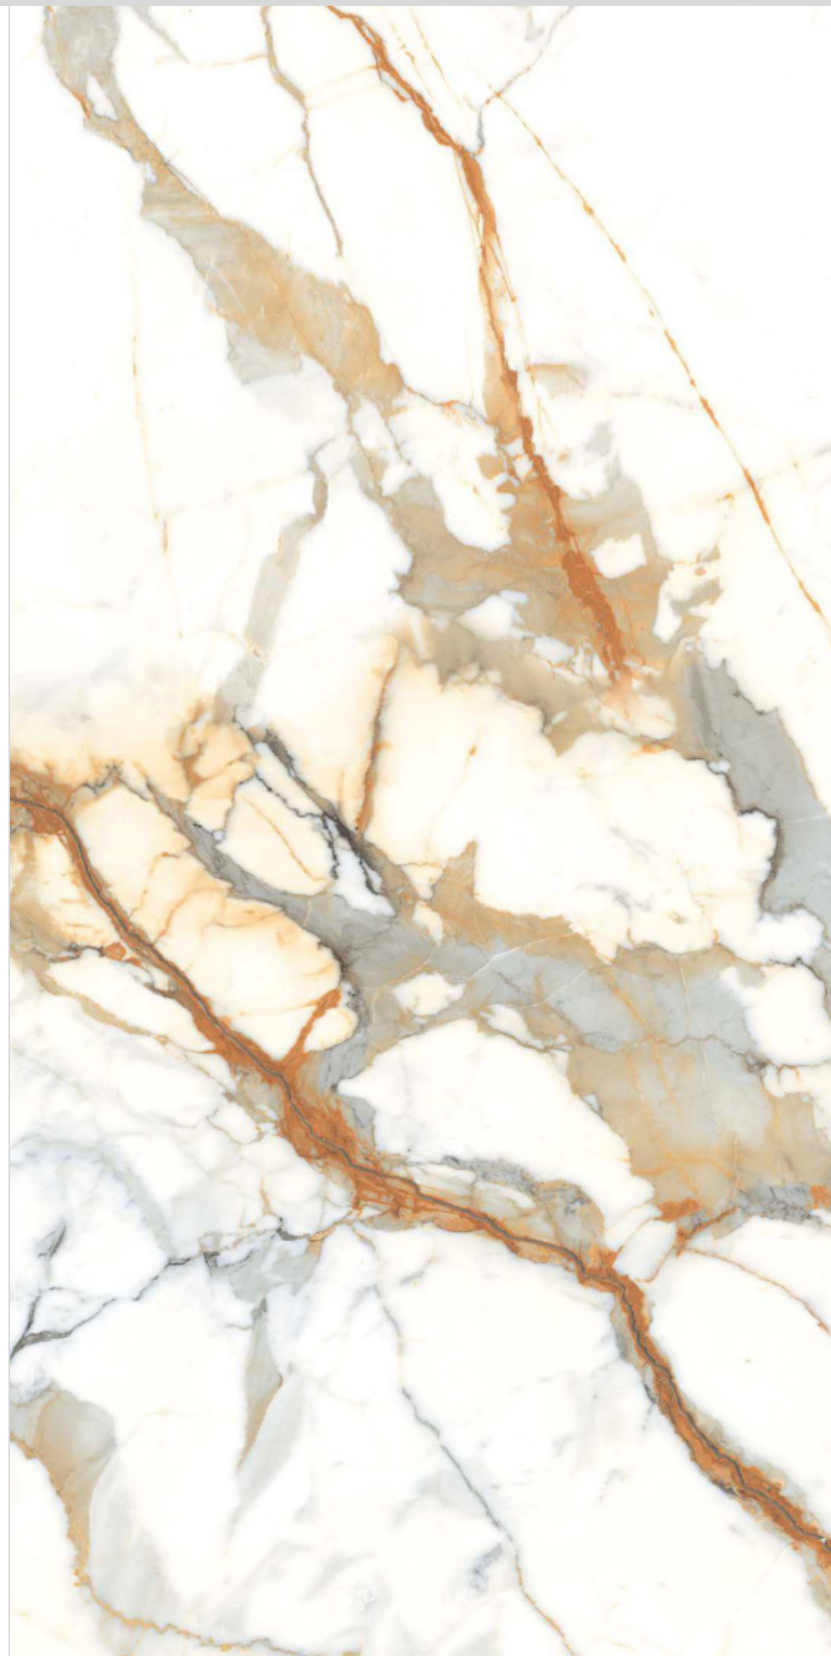

LGF®
TILES

Imperia Gold

60x120 cm

Glossy

Random faces : 5

Floor :
Imperia
Gold

Wall :
Imperia
Gold