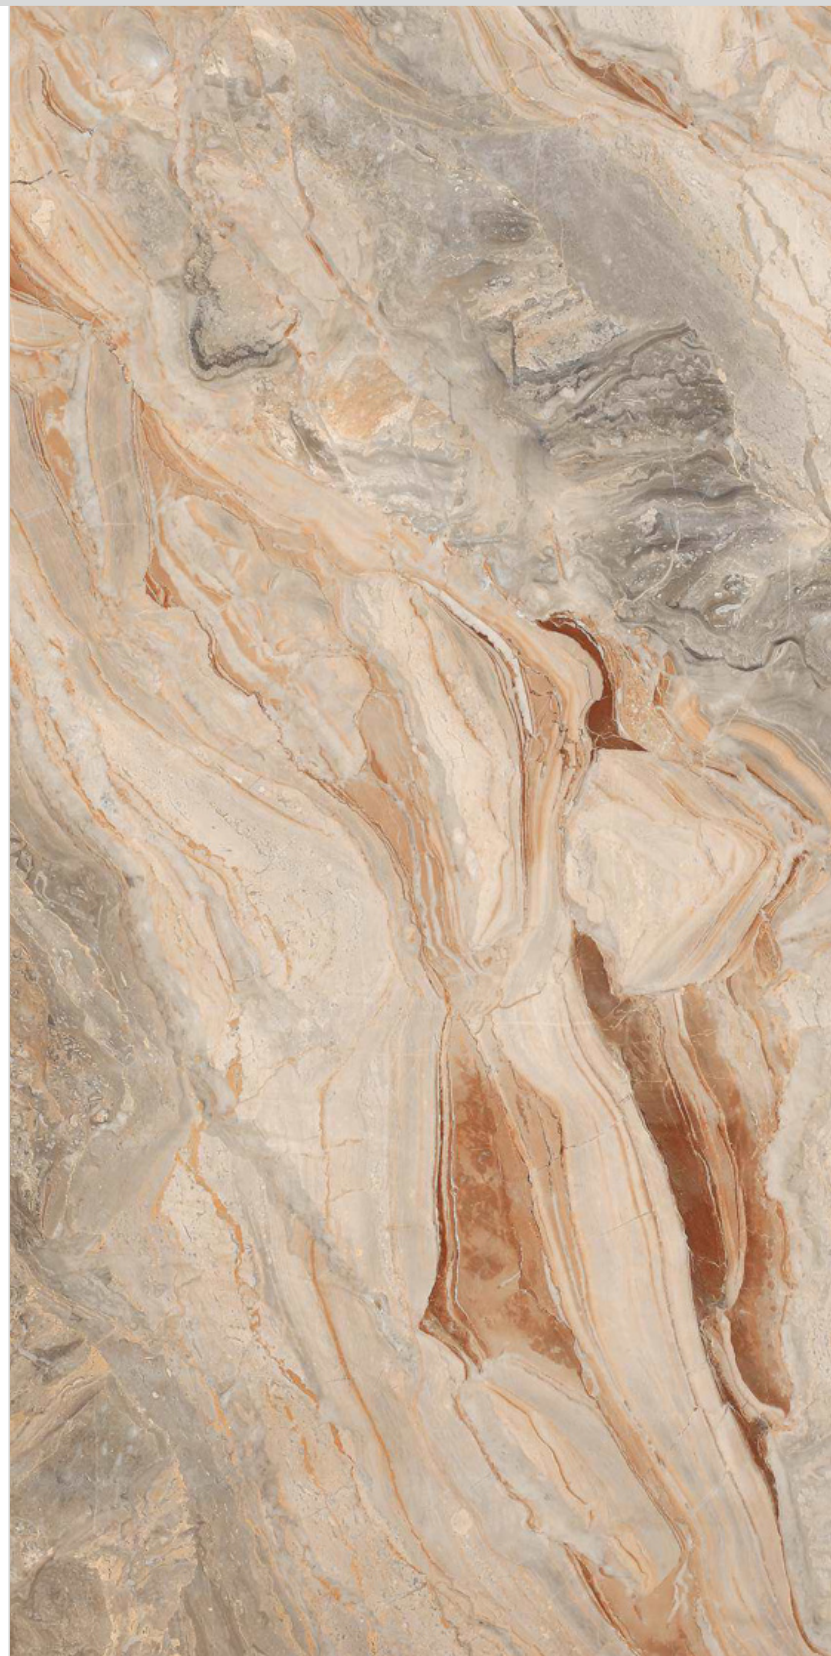

Breccia Natural Grey ●●●●

60x120 cm

Glossy

Random faces : 4

Floor :
Breccia
Natural Grey

Burnt Volcano

60x120 cm

Glossy